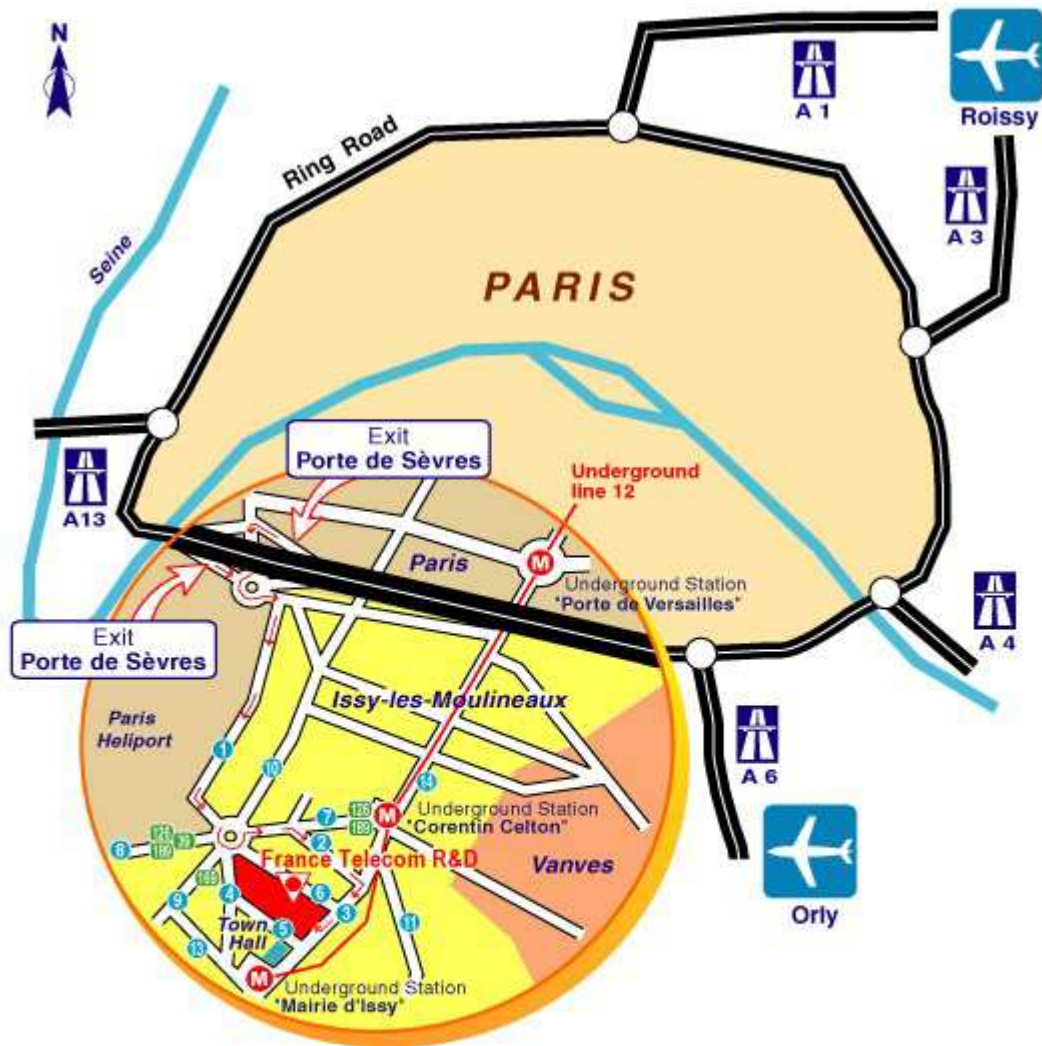

Practical Information

Getting to Orange Labs at Issy-les-Moulineaux:

38-40, rue du Général Leclerc,
92794 Issy-Les-Moulineaux Cedex 9 France

Subway station: Mairie d'Issy, Line 12 (Ligne 12)

Streets around France Telecom R&D

- | | |
|-------------------------------|-----------------------------------|
| 1 Rue du Colonel Avia | 9 Rue du Gouverneur Général Eboüé |
| 2 Rue Vaudétard | 10 Rue Guynemer |
| 3 Rue du Général Leclerc | 11 Rue Minard |
| 4 Avenue de la République | 12 Boulevard Voltaire |
| 5 Rue Horace Vernet | 13 Rue Diderot |
| 6 Rue Victor Hugo | 14 Rue Ernest Renan |
| 7 Boulevard Gambetta | |
| 8 Boulevard des frères Voisin | |

By RER and subway

From Charles-de-Gaulle airport:

Take a **RER B** train in the direction of **Paris** (any train goes almost to Paris) and change at the "**Denfert-Rochereau**" station to take **subway Line 6** in the direction of "**Charles-de-Gaulle-étoile**". Change at the "**Pasteur**" station to take **Line 12** in the direction of "**Mairie d'Issy**". **Orange Labs** is at 3minutes on foot from the Mairie d'Issy station.

From Orly airport:

Take an **Orly-VAL** train to the **Anthony** station (RER). At the Anthony station, take a RER train in the direction of **Paris** and change at the "**Denfert-Rochereau**" station to take subway **Line 6** in the direction of "**Charles-de-Gaulle-étoile**". Change at the "**Pasteur**" station to take **Line 12** in the direction of "**Mairie d'Issy**". **FTR&D** is at 3minutes on foot from the Mairie d'Issy station.